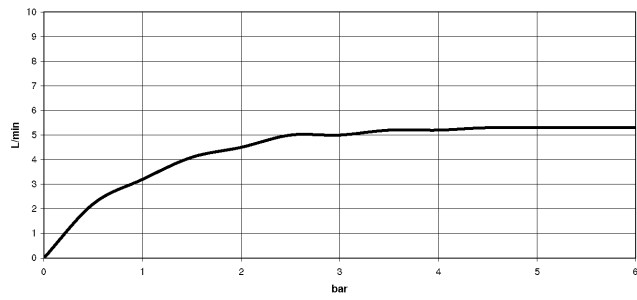

### Recommended miscellaneous

---

- Concealed wall elbow -** 35 085 970 90
- max. recess depth 163 mm
  - min. recess depth 90 mm

**SYMETRICS Wall-mounted basin spout without pop-up waste - Chrome**

13 800 740

mm [inches]

**Flow rate chart**

**Trajectory diagram**

**SYMETRICS Wall-mounted basin spout without pop-up waste - Chrome**

13 800 740

**Spare parts list**

No.	Item Number	Name	Quantity used	Delivery time
1	90 24 03 108 00 90	nipple set	1	2
2	90 31 11 004 00 90	pin	1	2
3	90 29 03 067 00 90	aerator	1	2