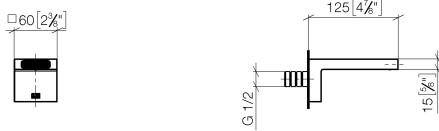

## SYMETRICS Wall-mounted basin spout without pop-up waste - Chrome

---

13 800 740

- 125mm projection
- fixed spout
- rectangular, air-enriched flow
- hole diameter 37 mm
- 1/2" connection
- plug-link mounting
- max. flow 5 l/min
- lead-free

The mounting height from the top edge of the basin to the centre of the connection should be at least 125 mm. The front edge of the spout should be at least 20 mm in front of the back edge of the sink.

### Recommended miscellaneous

---

- Concealed wall elbow -** 35 085 970 90
- max. recess depth 163 mm
  - min. recess depth 90 mm

**SYMETRICS Wall-mounted basin spout without pop-up waste - Chrome**

13 800 740

mm [inches]

**Flow rate chart**

**Trajectory diagram**

**SYMETRICS Wall-mounted basin spout without pop-up waste - Chrome**

13 800 740

**Spare parts list**

No.	Item Number	Name	Quantity used	Delivery time
1	90 24 03 108 00 90	nipple set	1	2
2	90 31 11 004 00 90	pin	1	2
3	90 29 03 067 00 90	aerator	1	2