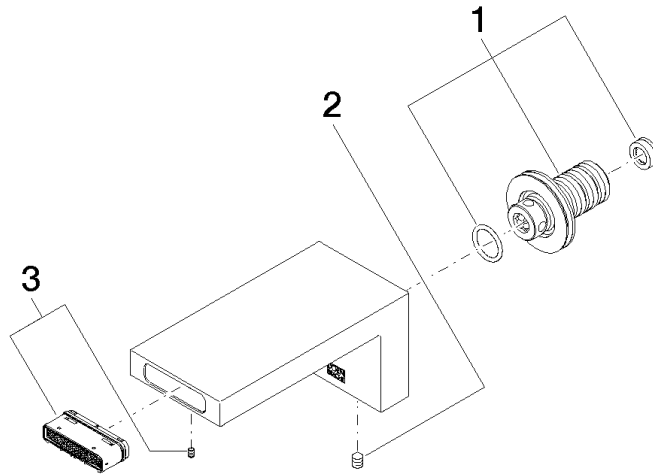

The mounting height from the top edge of the basin to the centre of the connection should be at least 125 mm. The front edge of the spout should be at least 20 mm in front of the back edge of the sink.

### Recommended miscellaneous

---

- Concealed wall elbow -** 35 085 970 90
- max. recess depth 163 mm
  - min. recess depth 90 mm

**SYMETRICS Wall-mounted basin spout without pop-up waste - Chrome**

13 800 740

mm [inches]

**Flow rate chart**

**Trajectory diagram**

**SYMETRICS Wall-mounted basin spout without pop-up waste - Chrome**

13 800 740

**Spare parts list**

No.	Item Number	Name	Quantity used	Delivery time
1	90 24 03 108 00 90	nipple set	1	2
2	90 31 11 004 00 90	pin	1	2
3	90 29 03 067 00 90	aerator	1	2