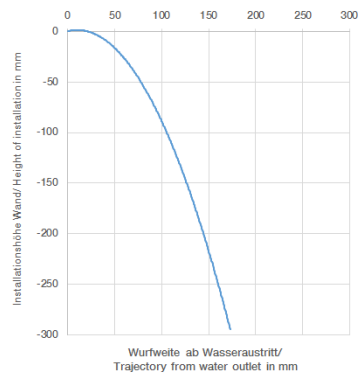

## SYMETRICS Wall-mounted basin spout without pop-up waste - Chrome

---

13 800 740

- 125mm projection
- fixed spout
- rectangular, air-enriched flow
- hole diameter 37 mm
- 1/2" connection
- plug-link mounting
- max. flow 5 l/min
- lead-free

### Recommended miscellaneous

---

- Concealed wall elbow -** 35 085 970 90
- max. recess depth 163 mm
  - min. recess depth 90 mm

**SYMETRICS Wall-mounted basin spout without pop-up waste - Chrome**

13 800 740

mm [inches]

**Flow rate chart**

**Trajectory diagram**

**SYMETRICS Wall-mounted basin spout without pop-up waste - Chrome**

13 800 740

**Spare parts list**

No.	Item Number	Name	Quantity used	Delivery time
1	90 24 03 108 00 90	nipple set	1	2
2	90 31 11 004 00 90	pin	1	2
3	90 29 03 067 00 90	aerator	1	2